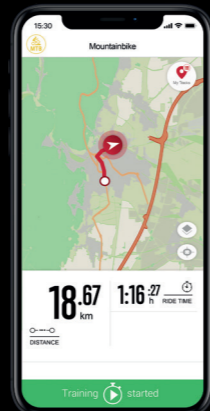

HIGHLIGHTS

Navigation

2.0" Color Display

E-Bike Ready

14
Functions

Smartphone connectivity

sigma.bike

SIGMA-ELEKTRO GmbH | Dr.-Julius-Leber-Strasse 15 | 67433 Neustadt, Germany

Color FSTN Display

IPX7 Waterproof

Backlight with Ambient Light Sensor

Customizable Training Views

USB-C Charging and Data Transfer

CONNECTIVITY

SIGMA RIDE App

E-Bike Ready